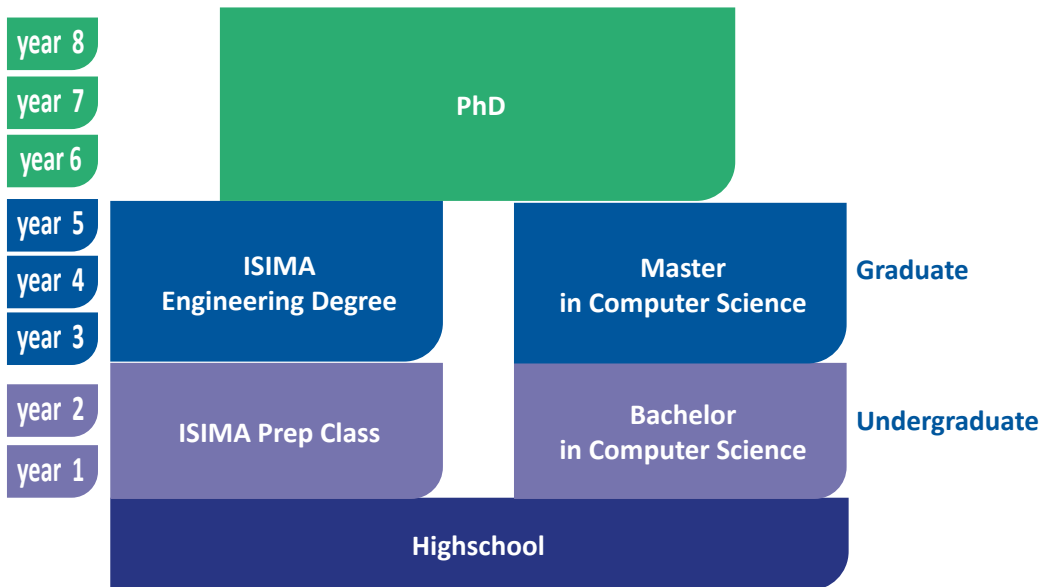

STUDY AT ISIMA

Higher Institute of Computer Science, Modeling and Applications

FOR INTERNATIONAL STUDENTS

PRESENTATION

ISIMA is a leading Computer Science engineering school in Auvergne, focusing on the fields of Computer Science and its applications. It is accredited by the Commission des titres (CTI) to award the engineering degree since its establishment (last renewal 2015-2021).

Key Features of ISIMA

- ▶ 30 years of innovation
- ▶ 95% job placement rate
- ▶ A strong network of companies
- ▶ Certified ISO 9001
- ▶ Rich and dynamic student life
- ▶ 900+ students
- ▶ 50 faculty members and 27 staff