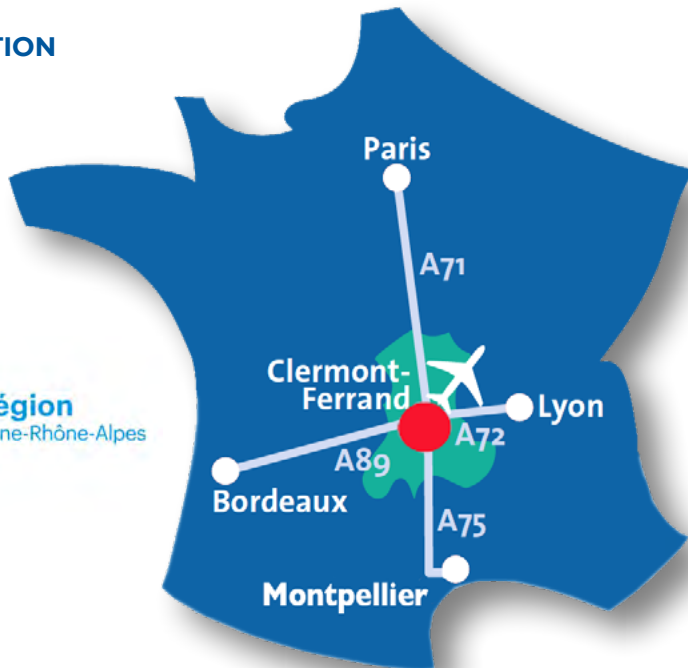

With Double Degree agreements

▶ UQAC, Chicoutimi, **Canada**

▶ Oklahoma University, Norman, **USA**

▶ UFMG, Belo Horizonte, **Brazil**

▶ OTH, Regensburg, **Germany**

▶ UPC, Barcelona, **Spain**

▶ ENSIAS, Rabat, **Morocco**

▶ ENSAM, Casablanca, **Morocco**

▶ HIT, Harbin, **China**

LIVING IN CLERMONT-FD

HOUSING:

Between student accommodation and private lodging, there are multiple options of affordable accommodation close to the campus.

TRANSPORTATION:

The school is located on the western edge of the Cézeaux Campus, 20 minutes away from the city and is connected to the city center by buses and a tram.

LOCATION

COME JOIN US

Contact:

ISIMA's International Relations Office: ri@isima.fr