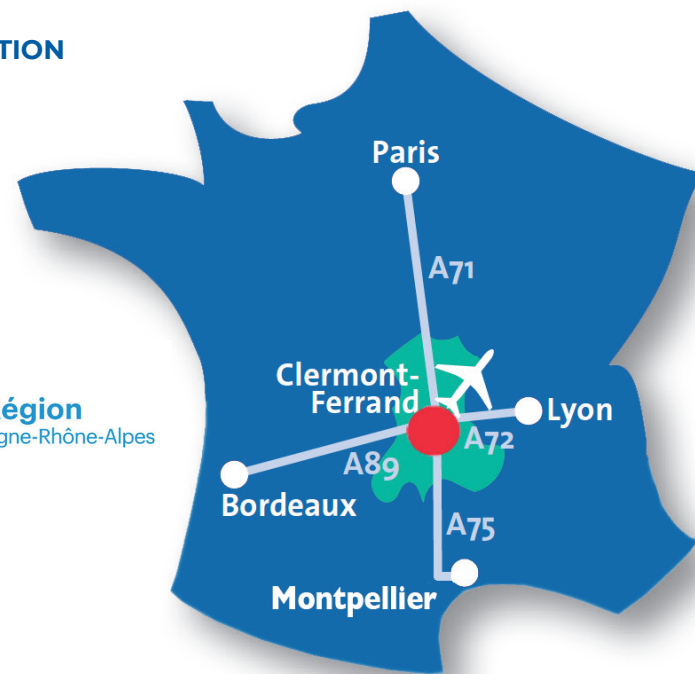

LIVING IN CLERMONT-FD

HOUSING:

Between student accommodation and private lodging, there are multiple options of affordable accommodation close to the campus.

TRANSPORTATION:

The school is located on the western edge of the Cézeaux Campus, 20 minutes away from the city and is connected to the city center by buses and a tram.

LOCATION

COME JOIN US

Contact:
ISIMA's International Relations Office: ri@isima.fr

Campus universitaire des Cézeaux
1 rue de la Chebarde
TSA 60026
63178 Aubière CEDEX
France

www.isima.fr

[f](https://www.facebook.com/ISIMA.Auvergne) ISIMA.Auvergne [@isima5](https://www.instagram.com/@isima5) [in](https://www.linkedin.com/company/ISIMA-Clermont-Auvergne-INP) ISIMA - Clermont Auvergne INP