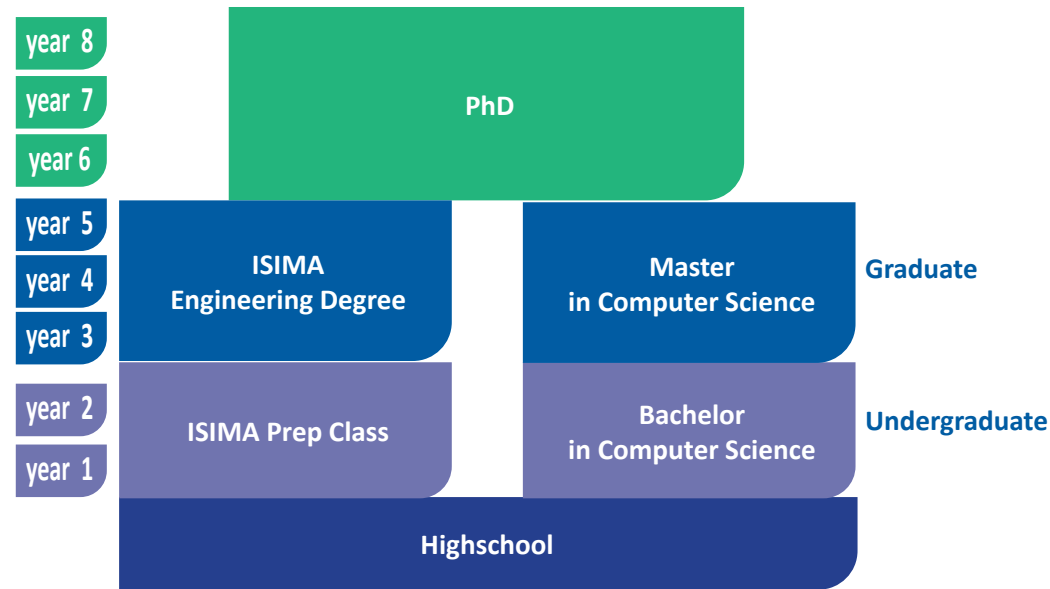

[isima_clermont_ferrand](https://www.instagram.com/isima_clermont_ferrand)

STUDY AT ISIMA
Higher Institute of Computer Science, Modeling and Applications

FOR INTERNATIONAL STUDENTS

PRESENTATION

ISIMA is a leading Computer Science engineering school in Auvergne, focusing on the fields of Computer Science and its applications. It is accredited by the Commission des titres (CTI) to award the engineering degree since its establishment (last renewal 2015-2021).

Key Features of ISIMA

- ▶ 30 years of innovation
- ▶ 95% job placement rate
- ▶ A strong network of companies
- ▶ Certified ISO 9001
- ▶ Rich and dynamic student life
- ▶ 900+ students
- ▶ 50 faculty members and 27 staff